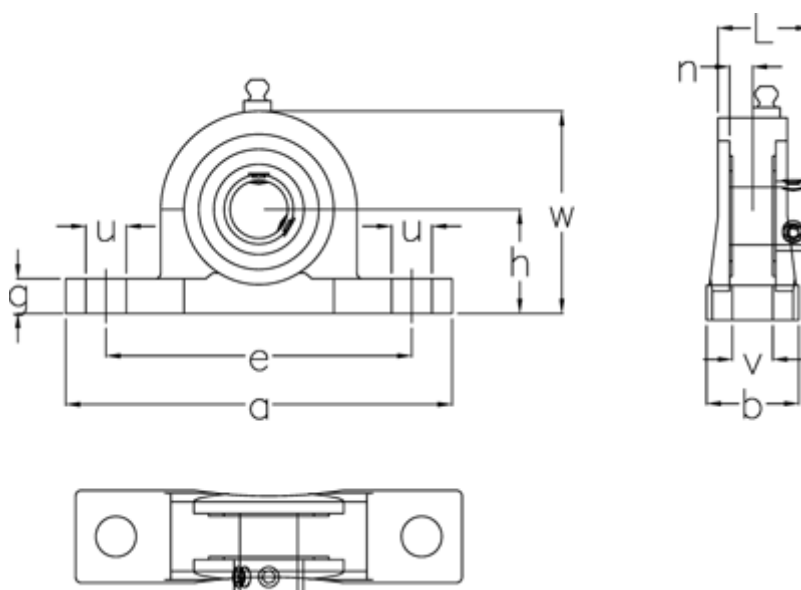

Article number: 54810022051

Description: Pillow block SS UCP205 LDK f/shaft dia.25 mm
All stainless, matt

Measures

a	= 140	L	= 34.1
b	= 38	Nominal drive	= 14.3
Bearing	= SUC205	u	= 19
Bolt size	= M10	v	= 13
e	= 105	w	= 70
g	= 15	Weight	= 0.74
h	= 36.5		
Housing	= SP205		